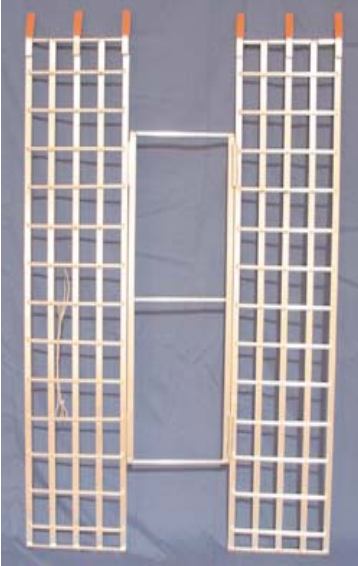

# Aluminum Ramps

## Bi-Fold Ramps

Part Number	Description	Size	Capacity
RAMP40B71A	Bi-Fold	40" x 71"	1,200#
RAMP44B71A	Bi-Fold	44" x 71"	1,200#
RAMP48B71A	Bi-Fold	48" x 71"	1,200#
RAMP44B93A	Bi-Fold	44" x 93"	1,200#

## Tri-Fold Ramps

Part Number	Description	Size	Capacity
RAMP46T71A	Tri Fold	46" x 71"	1,250#
RAMP42T76A	Tri-Fold	42" to 52" x 76"	1,250#
RAMP46T85A	Tri-Fold	46" x 85"	1,200#

## Center Fold Ramps

Part Number	Description	Size	Capacity
RAMP12C89A	Center Fold	12" x 89"	1,000#
RAMP11C94A	Center Fold	11" x 94"	1,000#

**Please Note: Specification May Vary by Manufacturer**